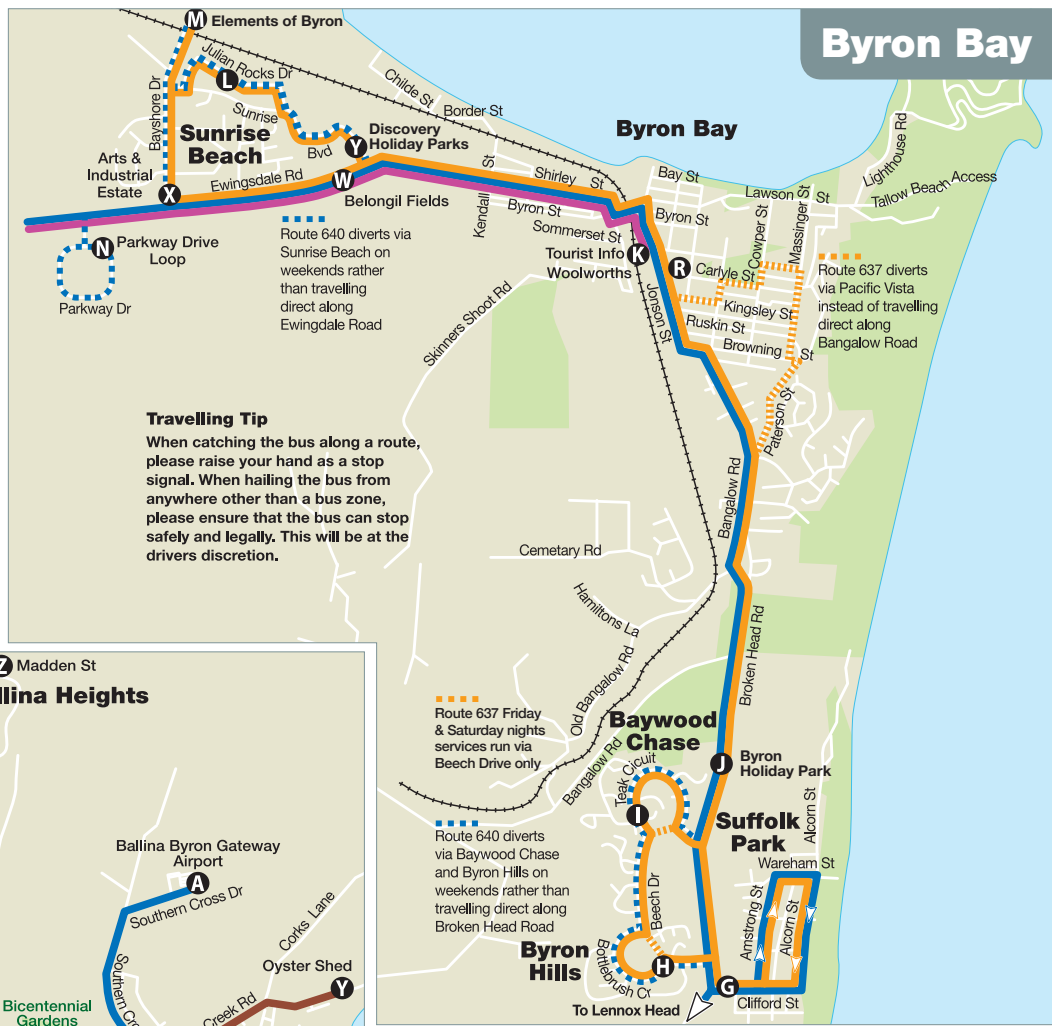

Bus Route

- **Route 637**
  Sunrise Beach - Byron Bay - Suffolk Park
- **Route 640**
  Ballina - Lennox Head - Suffolk Park - Byron Bay - Mullumbimby
- **Route 641**
  Ballina - Bangalow - Byron Bay
- **Route 664**
  Ballina - Northlakes - Ballina Heights
- **Route 665**
  Ballina - Angels Beach - Prospect Estate & Return