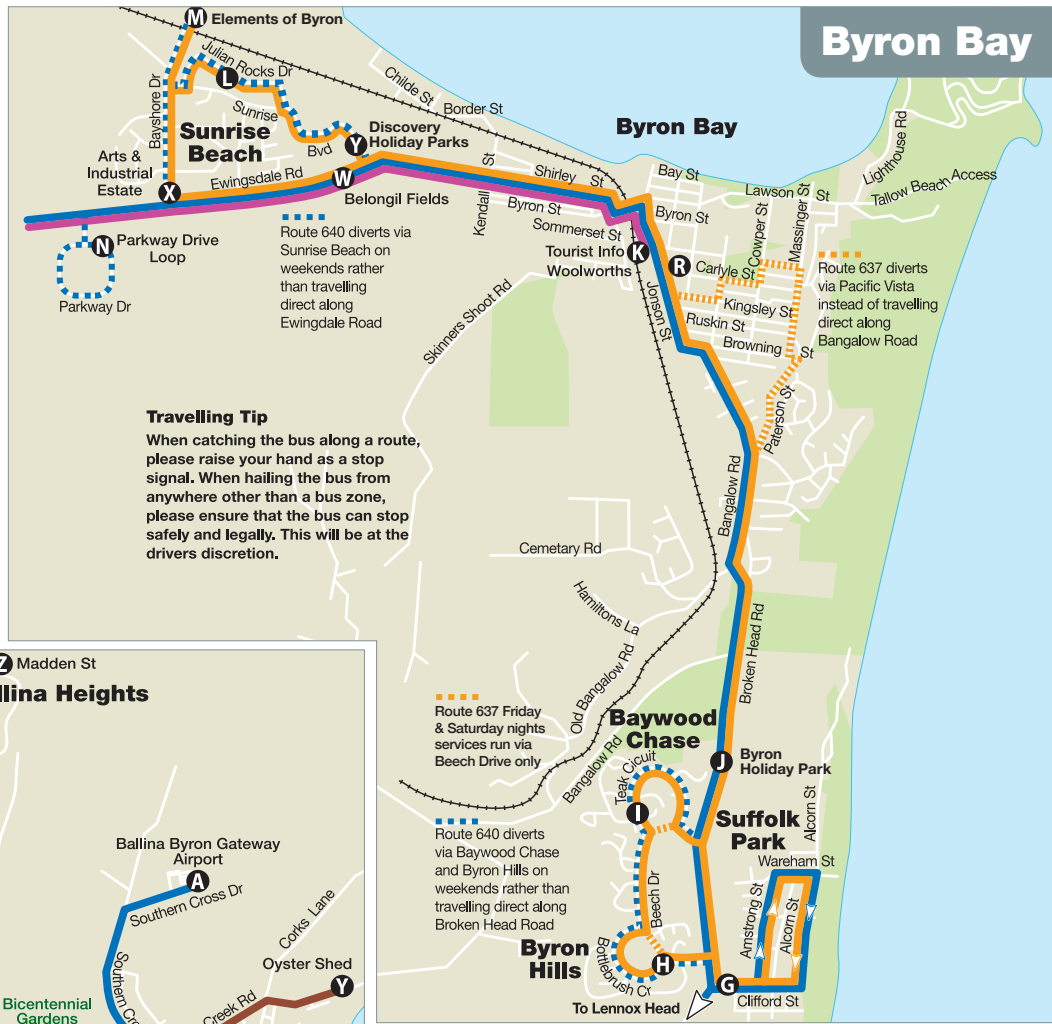

Bus Route

- **Route 637** Sunrise Beach - Byron Bay - Suffolk Park
- **Route 640** Ballina - Lennox Head - Suffolk Park - Byron Bay - Mullumbimby
- **Route 641** Ballina - Bangalow - Byron Bay
- **Route 664** Ballina - Northlakes - Ballina Heights
- **Route 665** Ballina - Angels Beach - Prospect Estate & Return

Travelling Tip
When catching the bus along a route, please raise your hand as a stop signal. When hailing the bus from anywhere other than a bus zone, please ensure that the bus can stop safely and legally. This will be at the drivers discretion.

Route 637 Friday & Saturday nights services run via Beech Drive only

Route 640 diverts via Baywood Chase and Byron Hills on weekends rather than travelling direct along Broken Head Road